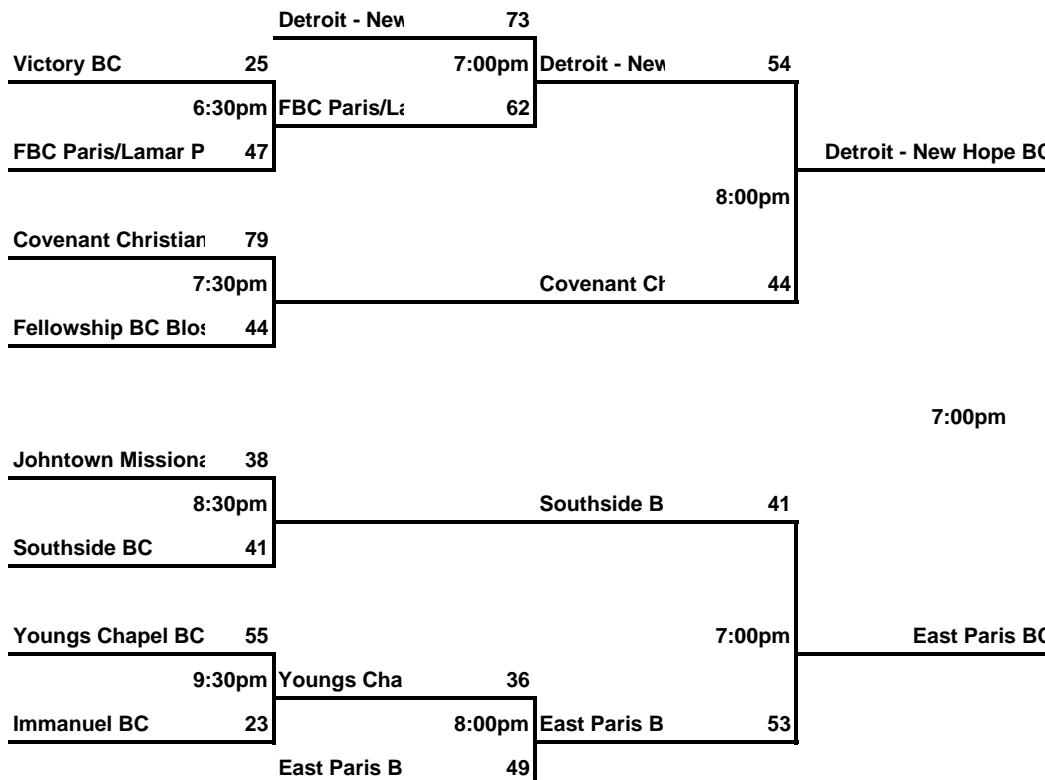

2012
IMMANUEL BAPTIST CHURCH
ADULT MEN'S CHURCH BASKETBALL LEAGUE

Paris Division				Lamar Division			
Place		W	L	Place		W	L
1st	1 - East Paris Bapti	4	0	4th	6 - Immanuel Baptist	1	3
4th	2 - FBC Paris/Lama	2	2	1st	7 - Detroit - New Hope BC	4	0
3rd	3 - Johntown Missi	2	2	3rd	8 - Fellowship Blossom	2	2
5th	4 - Young's Chapel	0	4	5th	9 - Victory Baptist Church	0	4
2nd	5 - Covenant Christ	2	2	2nd	10 - Southside Baptist Ch	3	1

Week	1	2	3	6	7
	Thursday 1/19	Thursday 1/26	Thursday 2/2	Thursday 2/9	Thursday 2/16
6:30pm	10 - 84 9 - 41	7 - 66 8 - 40	4 - 38 2 - 46	6 - 57 9 - 45	6 - 41 7 - 71
7:30pm	5 - 73 4 - 33	1 - 61 5 - 55	5 - 72 3 - 47	1 - 62 4 - 41	8 - 22 9 - 50
8:30pm	3 - 46 1 - 79	2 - 52 3 - 82	10 - 53 8 - 51	7 - 57 10 - 46	1 - 63 2 - 51
9:30pm	8 - 56 6 - 30	6 - 38 10 - 53	9 - 42 7 - 56	2 - 57 5 - 47	3 - 70 4 - 57
Bye	2,7	4,9	1,6	3,8	5,10

2/23   **2/28**   **3/1**   **3/6**
Thursday   **Tuesday**   **Thursday**   **Tuesday**

Call Steve Gunter at Immanuel Baptist Church for more information at (903) 785-6484.